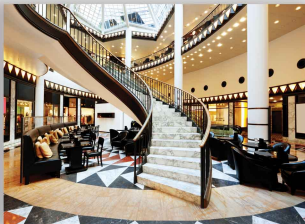

迈考海滩公寓酒店

大堂 / 接待处

Tel: +66-620725588

Tel: +66-824440555

电话号码: +66-633895464

www.MBCphuket.com
www.facebook.com/PhuketMBC