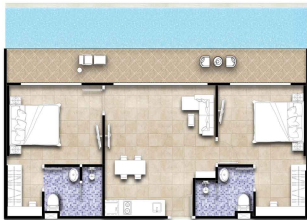

迈考海滩公寓酒店

房型 E
双卧
约72平方米
共16间房