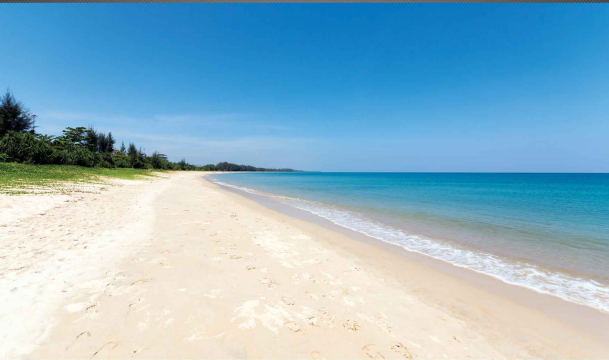

迈考海滩公寓酒店

Tel: +66-620725588

Tel: +66-824440555

电话号码: +66-633895464